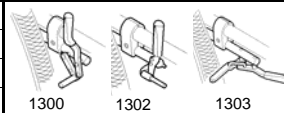

SAFETY			
BRAKES			
DDA1300	Standard brake, lever bent	☐	◆
DDA1302	Performance brake (nc camber 9°)	☐	55,92
DDA1303	Active brake	☐	55,92
DDA1399	Without brakes (only for hub brakes option)	☐	○
SAFETY OPTION			
BRAKE EXTENSION LEVER			
DDA1310	Extension lever for standard brake (Only with levers bent)	☐	55,92
ANTI TIPPERS			
DDA1702	Antitipper tube right	☐	93,84
DDA1703	Antitipper tube left	☐	93,84
DDA1704	Antitipper tube both sides	☐	187,68
DDA1705	Active Antitipper (ground clearance under anti-tip reduced to 10 mm)	☐	218,01
PASSIVE LIGHTS			
DDA1710	Passive lights assembled	☐	16,11
DDA1711	Passive lights enclosed	☐	○
ACCESSORIES			
Backpack accessories			
DDA1744	Package holder	☐	85,31
DDA1745	Bottle holder	☐	36,97
DDA1746	Mobile phone and I phone holder	☐	23,70
DDA1728	Wheel bag 24, 25 et 26"	☐	46,45
TRANSIT WHEELS			
DDA1700	Transit wheels 3" (Only with active antitipper or antitipper tube right)	☐	236,97
Küschall WATCH			
DDA1712	küschall watch, right side	☐	109,00
DDA1713	küschall watch, left side	☐	109,00
TOOLS			
DDA1715	Air pump (nc SB 340mm)	☐	18,01
DDA1716	AirMan	☐	118,48
DDA1717	Toolkit	☐	8,53
FRAME PROTECTORS			
DDA1739	Front frame protectors "küschall" 2pc	☐	33,18
WHEEL BAG including an additionnal wheel pair (without axles)			
DDA1734	24" Mountain bike wheels with bag (with axles)	☐	463,51
SPECIAL BUILT			
DDA0000	Full description and drawing have to be enclosed	☐