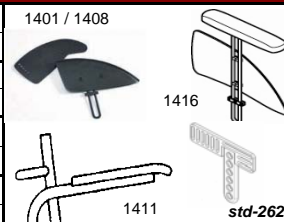

MUD GUARD (CARBON): With suspension, distance between tyre and mud guard is 40 mm

DDA1408	Removable	☐	232,23

1416

SIDE GUARD (WITH CLOTHES GUARD) (nc SHh < 420 mm)

DDA1416	Siderest, height adjustable, short	☐	199,05

ARMREST (nc with rear wheel extension in combination with SHh ≤ 410 mm)

DDA1411	Tubular armrest, height adjustable, removable, swing-away, comfort padded	☐	208,53

1411

std-262g

SEAT OPTIONS

SEAT CUSHION

DDA0600	Standard H: 80 mm	☐	73,93

0606

SEAT BAG

DDA0606	Seat bag Alcantara	☐	59,72