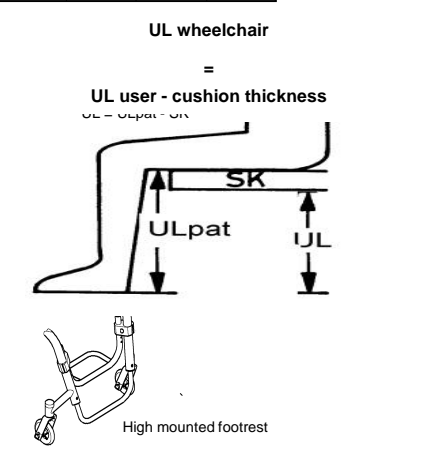

UL from 340 to 480 mm : standard footrest (except for long frame and Airlite : if UL from 340 to 400 mm, upmounted footrest)

DDA1684	430 mm	☐	☒			
DDA1675	340 mm	☐	DDA1682	410 mm	☐	☐
DDA1676	350 mm	☐	DDA1683	420 mm	☐	☐
DDA1677	360 mm	☐	DDA1685	440 mm	☐	☐
DDA1678	370 mm	☐	DDA1686	450 mm	☐	☐
DDA1679	380 mm	☐	DDA1687	460 mm	☐	☐
DDA1680	390 mm	☐	DDA1688	470 mm	☐	☐
DDA1681	400 mm	☐	DDA1689	480 mm	☐	☐