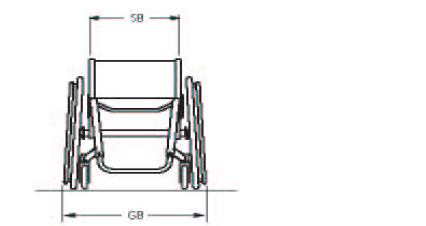

SEAT POSITION, possibilities of adjustments

DDA0461	140 mm Position 1	☐	DDA0462	125 mm Position 2	☐	☐
DDA0463				110 mm Position 3	☐	☒
DDA0464	95 mm Position 4	☐	DDA0465	80 mm Position 5	☐	☐