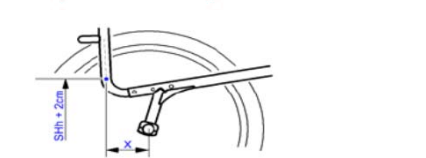

BACK HEIGHT(RH)

Short

DDA0514	375 mm	☐			☐	☒
DDA0548	270 mm	☐	DDA0506	330 mm	☐	☐
DDA0580	285 mm	☐	DDA0509	345 mm	☐	☐
DDA0550	300 mm	☐	DDA0512	360 mm	☐	☐
DDA0503	315 mm	☐			☐	☐

Long

DDA0516	390 mm	☐			☐	☐
DDA0518	405 mm	☐	DDA0524	450 mm	☐	☐
DDA0520	420 mm	☐	DDA0526	465 mm	☐	☐
DDA0522	435 mm	☐	DDA0528	480 mm	☐	☐

FRONT SEAT-TO-FLOOR HEIGHT (SHv) (Refer to the appendix page 31)

DDA0847	450 mm only with standard frame	☐	☐
DDA0848	460 mm with standard frame	☐	☐
DDA0849	470 mm with standard frame	☐	☐
DDA0850	480 mm	☐	☐
DDA0851	490 mm	☐	☒
DDA0852	500 mm	☐	☐
DDA0853	510 mm	☐	☐
DDA0854	520 mm only with long frame (adjustments until 540 mm with wheel 26" in case of special built)	☐	☐