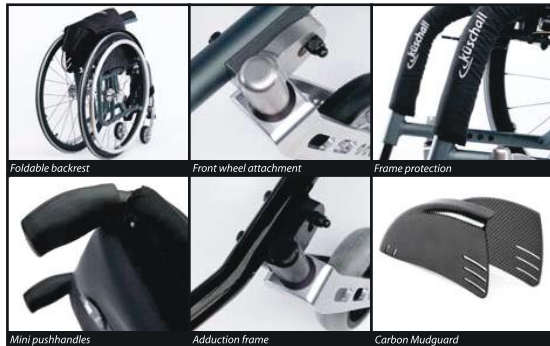

KUSCHALL ULTRA LIGHT

PRODUCT CODE: KUSUT

Options

These are only a few of the many options available for this model. Contact your nearest Kuschall specialist for more information.