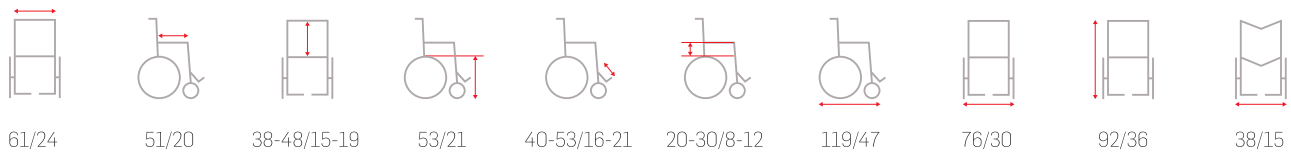

Four poles motor

WEIGHT (kg/lb)

capacity	tvl. weight
272/600	83/183

DIMENSIONS (cm/in)

TECHNICAL SPECS

Weight capacity: 272kg / 600lbs
 Max. speed: 6.4kph / 4mph
 Range: 40km / 25 mi.
 Turn radius: 66cm / 26"
 Ground clearance: 12cm / 4.8"