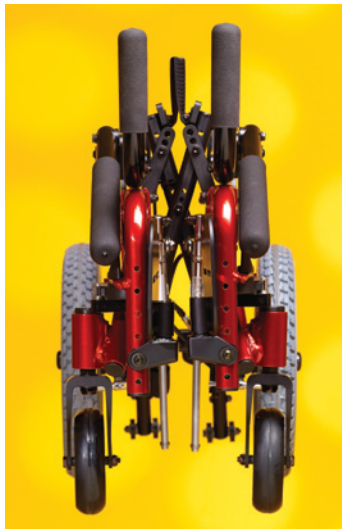

FREEDOM DESIGN NXT

Transfers as easy as A, B, C...

- **A:** Travels light, weighing just 22 pounds.
- **B:** Folds into small package.
- **C:** Fits into small spaces.