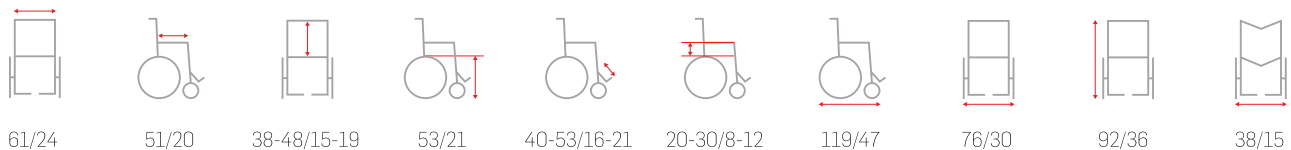

### WEIGHT (kg/lb)

capacity	tvl. weight
272/600	83/183

### DIMENSIONS (cm/in)

### TECHNICAL SPECS

Weight capacity: 272kg / 600lbs  
 Max. speed: 6.4kph / 4mph  
 Range: 40km / 25 mi.  
 Turn radius: 66cm / 26"  
 Ground clearance: 12cm / 4.8"

Motor: DC 24V, 300W, 4P(Rating) / 1450W(Max)  
 Controller: PG VSI 70  
 Battery: 12V/ 22NF x 2pcs  
 Charger: 5A off-board  
 Gradient: 8°(600lbs), 10°(525lbs)