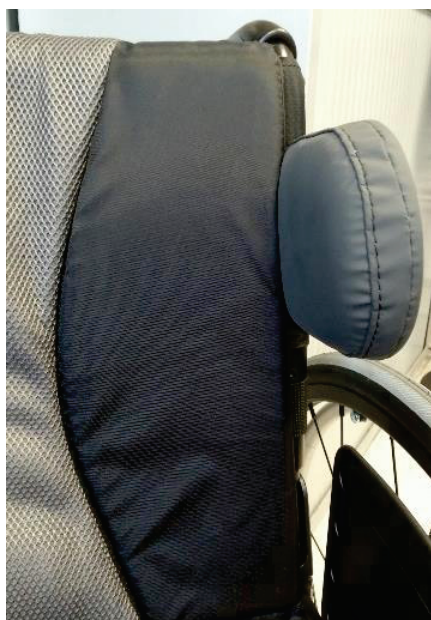

LATERAL POSITIONING PADS ON ACTION® RANGE

PROVIDE A BETTER TRUNK SUPPORT ON MANUAL WHEELCHAIRS

We are pleased to announce that our lateral positioning pads are now available on our **Invare® Action® 3NG** and **Action® 4NG** wheelchairs. On chair or as an accessory, you will be able to offer a better trunk support and a greater comfort to your customers thanks to these new trunk support sold by pair.

- Easy-to-use at any height needed with Velcro tapes, included at different heights between left and right.
- Width and angle adjustable

Medop cc

Medopark, 1 Manchester Road, Wadeville,
P.O. Box 51124, Raedene, 2124
enquiries@medop.co.za | www.medop.co.za
JHB Tel: 011 827 5893/4/5
CT Tel: 021 534 8628 | admin@medop.co.za